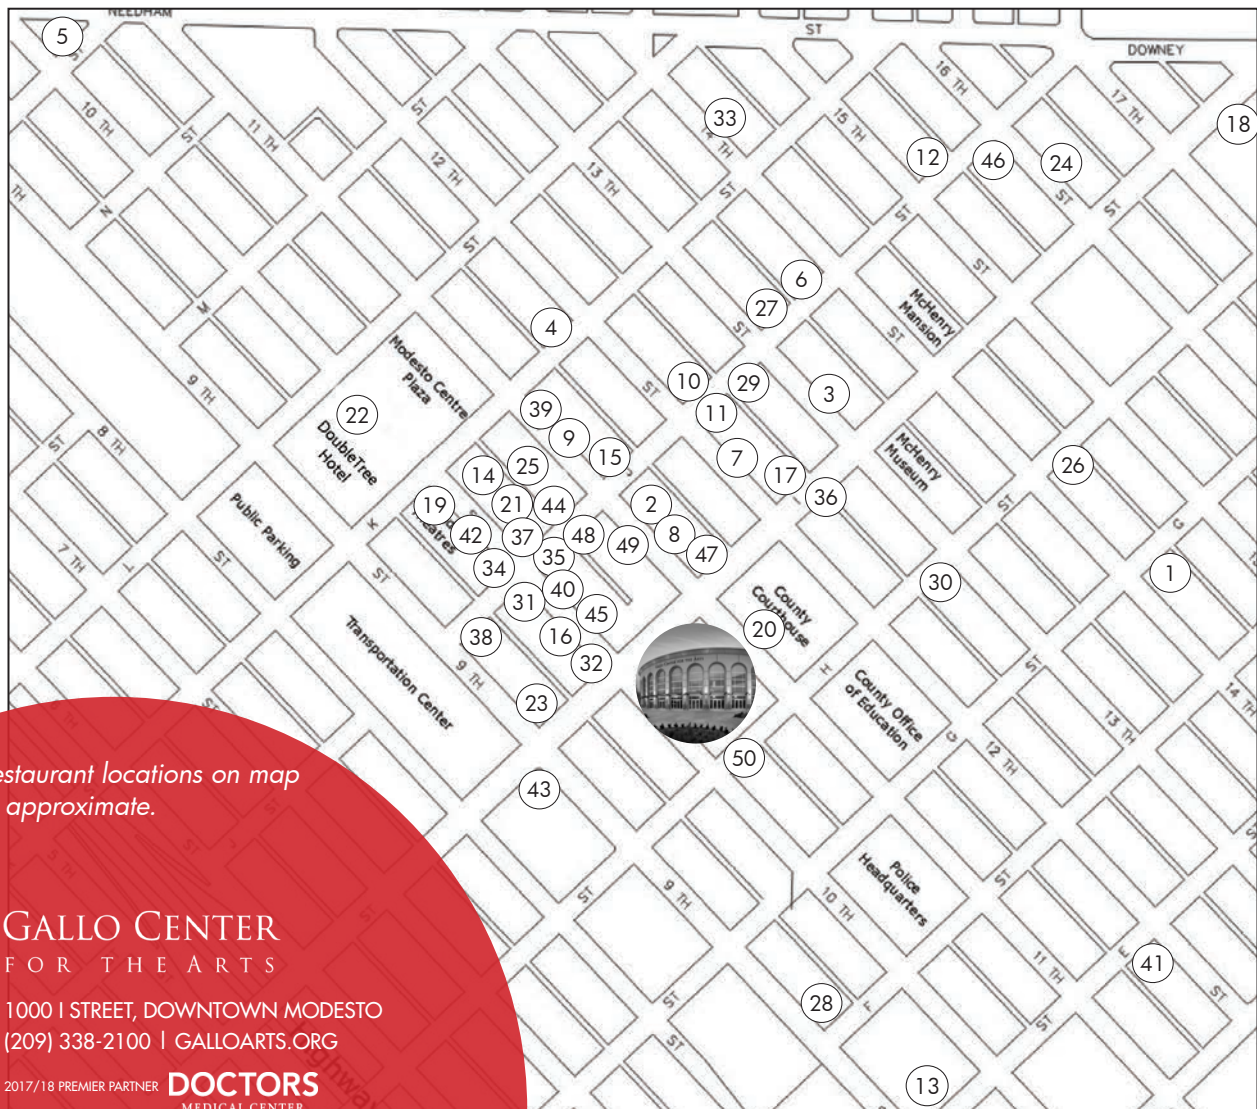

37 RODIN RANCH FARMERS MARKET
Farm-to-Table
1001 J Street • (209) 577-3224

38 SKEWERS KABOB HOUSE
Mediterranean
906 J Street at 9th • (209) 525-3611

39 ST. STAN'S BREWERY CO.
Brew Pub/Pizza
1028 11th Street • (209) 284-0170

40 SUBWAY SANDWICHES
Sandwiches
950 10th Street • (209) 521-3100

41 SURLA'S
American
431 12th Street • (209) 550-5555

42 T CUPS CAFE
Café
1021 10th Street • (209) 300-7473

43 TACO BELL
Mexican Fast Food
825 9th Street • (209) 526-6914

44 TAQUERIA CARDENAS
Mexican
1017 J Street • (209) 529-1461

45 THAILAND RESTAURANT
Thai
950 10th St., Ste 17
(209) 544-0505

46 THE BOARDROOM
American
1528 J Street • (209) 409-8665

47 THE FOX PUB
English Pub
1111 I Street • (209) 575-2369

**Restaurant locations on map are approximate.*

GALLO CENTER
FOR THE ARTS

1000 I STREET, DOWNTOWN MODESTO
(209) 338-2100 | GALLOARTS.ORG

2017/18 PREMIER PARTNER

DOCTORS
MEDICAL CENTER