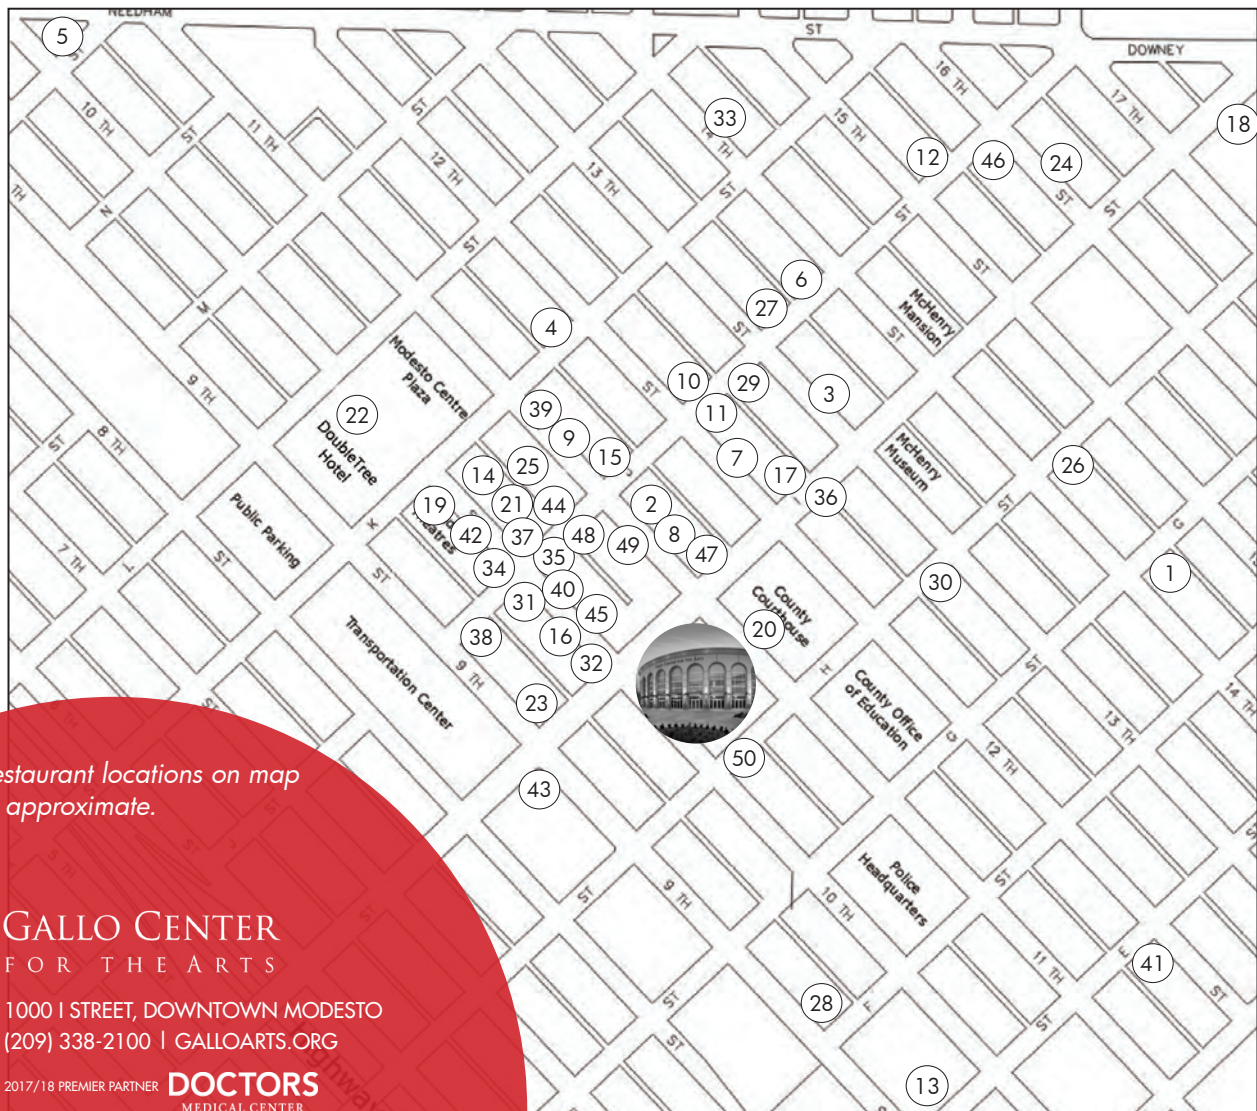

37 RODIN RANCH FARMERS MARKET
Farm-to-Table
1001 J Street • (209) 577-3224

38 SKEWERS KABOB HOUSE
Mediterranean
906 J Street at 9th • (209) 525-3611

39 ST. STAN'S BREWERY CO.
Brew Pub/Pizza
1028 11th Street • (209) 284-0170

40 SUBWAY SANDWICHES
Sandwiches
950 10th Street • (209) 521-3100

41 SURLA'S
American
431 12th Street • (209) 550-5555

42 T CUPS CAFE
Café
1021 10th Street • (209) 300-7473

43 TACO BELL
Mexican Fast Food
825 9th Street • (209) 526-6914

44 TAQUERIA CARDENAS
Mexican
1017 J Street • (209) 529-1461

45 THAILAND RESTAURANT
Thai
950 10th St., Ste 17
(209) 544-0505

46 THE BOARDROOM
American
1528 J Street • (209) 409-8665

47 THE FOX PUB
English Pub
1111 I Street • (209) 575-2369

**Restaurant locations on map are approximate.*

GALLO CENTER
FOR THE ARTS

1000 I STREET, DOWNTOWN MODESTO
(209) 338-2100 | GALLOARTS.ORG

2017/18 PREMIER PARTNER

DOCTORS
MEDICAL CENTER